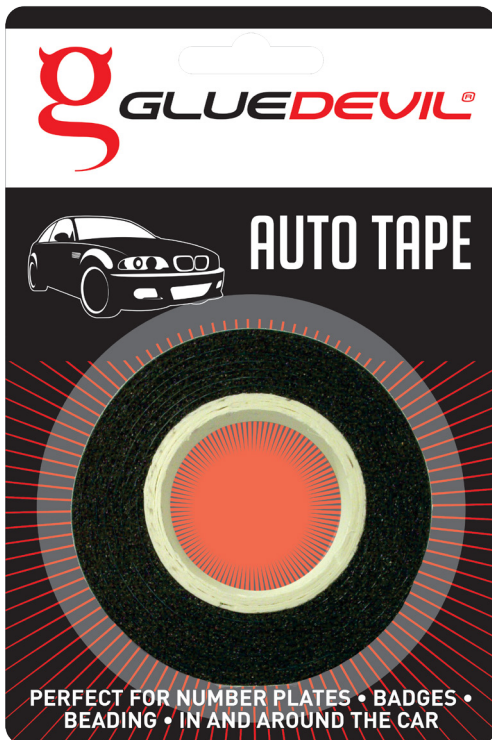

National Adhesive Distributors

Head Office: Durban

+27 31 464 0273
+27 82 528 2896

Johannesburg

+27 11 021 4177
+27 72 617 6116

Cape Town

+27 21 801 4258
+27 71 263 3344

USA, Virginia

+1 571 340 4478

DESCRIPTION:	Auto Tape
PACK SIZES:	0.8mm x 12mm x 1m Blister - 12 Per Box 0.8mm x 18mm x 1m Blister - 12 Per Box

GLUEDEVIL AUTO TAPE is a strong, double-sided adhesive tape for quick and easy mounting in and around the car. It is weather and water resistant with a good resistance to solvents. So come rain, sunshine or carwash, this tape holds up.

APPLICATIONS

GlueDevil AUTO TAPE is perfect for basic vehicle maintenance, such as mounting number plates, badges, beading, just to name a few. Holds on a variety of smooth surfaces like metal, glass, fibreglass and most plastics.

HINTS

- Avoid touching adhesive with fingers during application - this decreases holding strength.
- On smooth surfaces 15cm of tape holds up to 2kg. Objects thicker than 10mm will need more.
- Apply strips vertically for strongest shear strength when mounting on smooth surfaces e.g. number plates.

PACK SIZE

- 0.8mm x 12mm x 1m blister - 50-TAPE6326
- 0.8mm x 18mm x 1m blister - 50-TAPE6320

Your regional representative is eagerly awaiting YOUR call...

AUTO TAPE